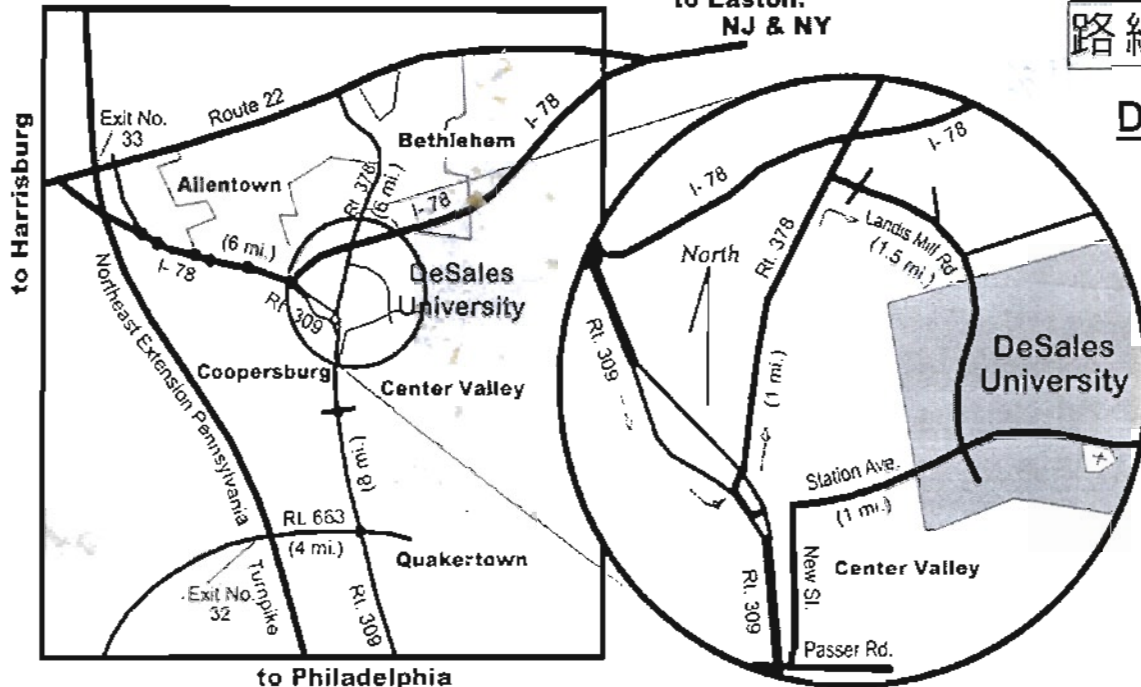

to Scranton

to Easton.  
NJ & NY

# 路線圖 Directions

### From New York and New Jersey :

Take the New Jersey Turnpike and/or Route 287 to I-78. Follow I-78 West across New Jersey and into Pennsylvania to Route 309 South (Exit 60A). Continue south on Route 309 for about 3 miles to the intersection of Route 309 and Route 378. Follow General Directions above.

### General Directions :

DeSales University is located on Station Avenue in Center Valley, Pa.: 1 mile south of Route 378; just a mile from where Route 309 meets Route 378. At the intersection of Route 309 and Route 378, follow Route 378 North to Preston Lane. Make a right on Preston Lane to campus, and follow to Landis Mill Road. Turn right and take Landis Mill Road to Station Ave. Turn left onto Station Ave.