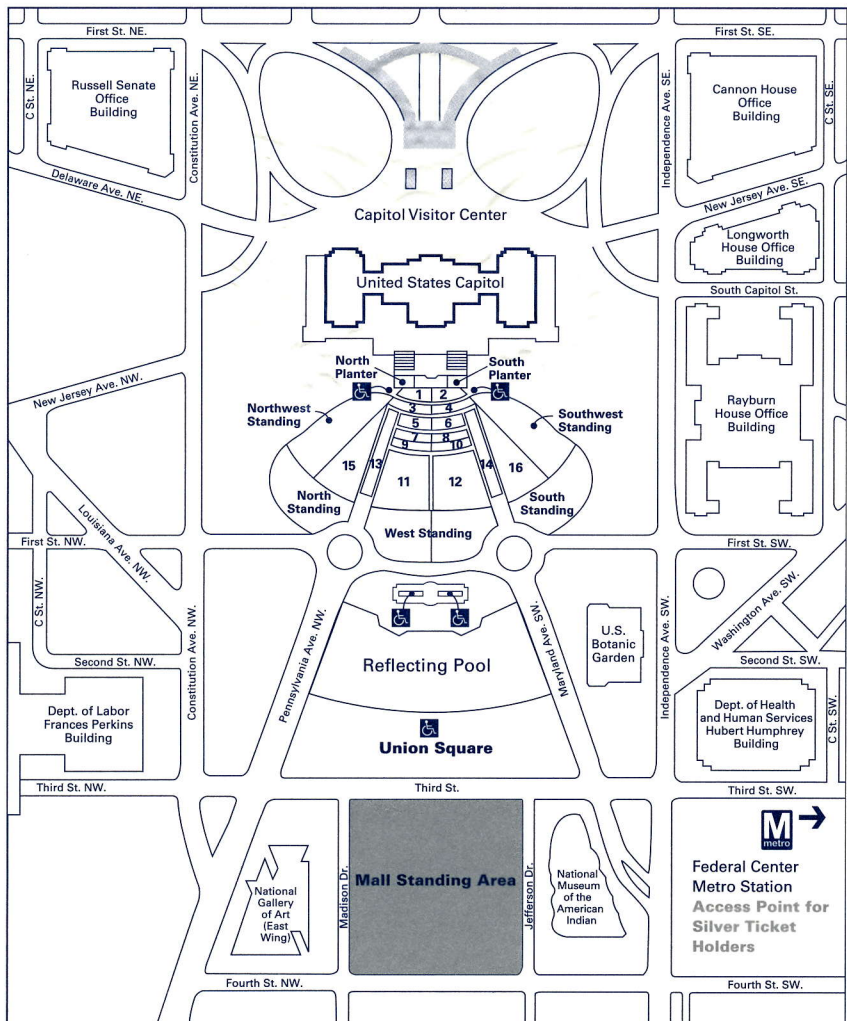

*Roy Blunt, Chairman,
Mitch McConnell, Charles E. Schumer,
Paul D. Ryan, Kevin McCarthy, Nancy Pelosi*

MALL STANDING AREA • SILVER

Admit Bearer to Mall Standing Area

Ceremonies—11:30 a.m.

Please Arrive Early Due to Large Crowds

Musical Prelude—Prior to
Ceremonies

Inauguration Ceremonies

January 20, 2017
 The Capitol of the United States of America
 City of Washington

 Please Note: All Entrances Accessible

Entrance will only be granted at Gate indicated on Admission Ticket.

This Card Does Not Admit to Capitol Building.

Ticket holders will be required to pass through security screening.

In order to protect event participants, certain items will be prohibited beyond the screening point. Please consult Inaugural.senate.gov and the Ceremonies Map and Guidelines for a detailed list of all prohibited items.